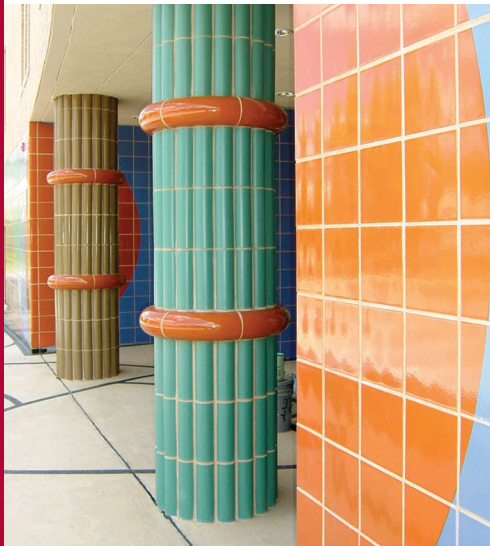

ELGIN PRODUCTS RESIST:

- Abrasion
- Impact
- Fire
- Stain
- Weather
- Graffiti (can be cleaned with soap and water)