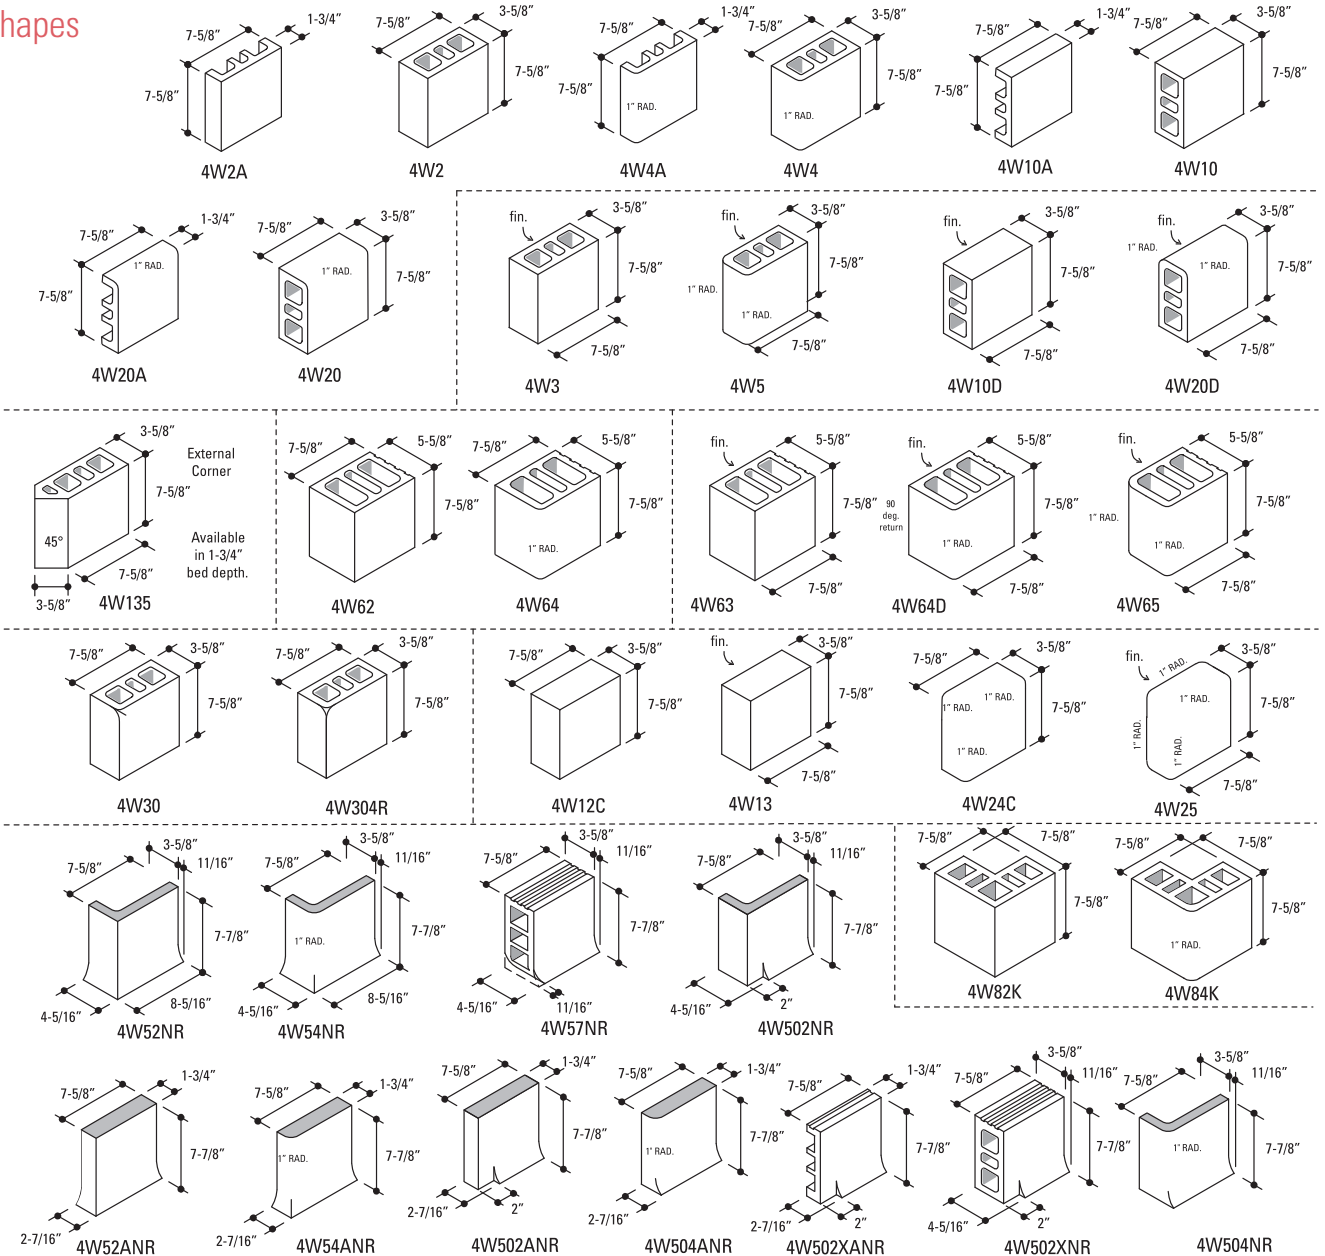

Note: All bullnose edges are 1" radius unless otherwise noted. Coring may vary.

Stretchers

* Non-Recessed units shown, also available in recessed, with 1" radius and 1/2" lip at flooring.

Shapes

Note: Non-Recessed Cove Base 3" Radii shown. Recessed with 1/2" lip for flooring and 1" radius are available.

Note: Right hand shown. Left hand opposite.