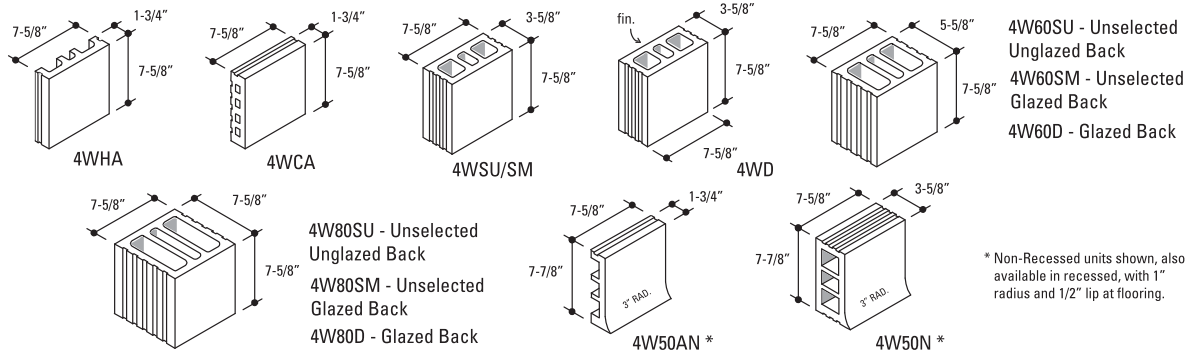

Note: All bullnose edges are 1" radius unless otherwise noted. Coring may vary.

Stretchers

* Non-Recessed units shown, also available in recessed, with 1" radius and 1/2" lip at flooring.

Shapes

Note: Non-Recessed Cove Base 3" Radii shown. Recessed with 1/2" lip for flooring and 1" radius are available.

Note: Right hand shown. Left hand opposite.